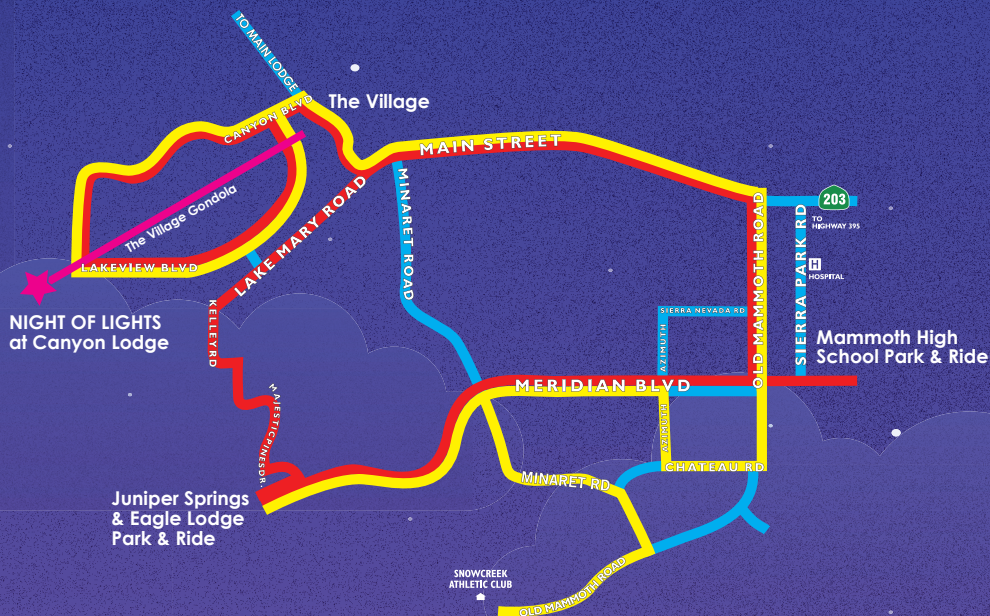

TRANSPORTATION

Parking is limited at Canyon Lodge – ride the free shuttles and the Village Gondola instead.

VILLAGE GONDOLA

Route: The Village at Mammoth / Canyon Lodge

Hours: Runs until 10PM

EVENT PARK & RIDE SHUTTLE

Route: Canyon Lodge / The Village at Mammoth / Juniper Springs / Eagle Lodge Park & Ride / Mammoth High School Park & Ride

Hours: 5–10PM

MAMMOTH LAKES TRANSIT NIGHT TROLLEY

Route: Canyon Lodge / The Village at Mammoth / Juniper Springs Resort / Snowcreek Athletic Club

Hours: Every 20 minutes 5:40PM–2AM

After the event, all buses departing Canyon Lodge will stop at every Mammoth Lakes Transit Night Trolley location and Night of Lights Park & Ride stops.

Mammoth[™] NIGHT OF LIGHTS

5–6:30PM • OUTDOOR KIDS ACTIVITIES OPEN
Kids Ages 4–13, Height Restrictions Apply.

5–8PM • ROOFTOP VIEWING AREA OPENS
Paid Ticket Required

5PM • MUSIC

6:45PM • NIGHT OF LIGHTS SPECTACULAR
Cloverleaf Ski Trail